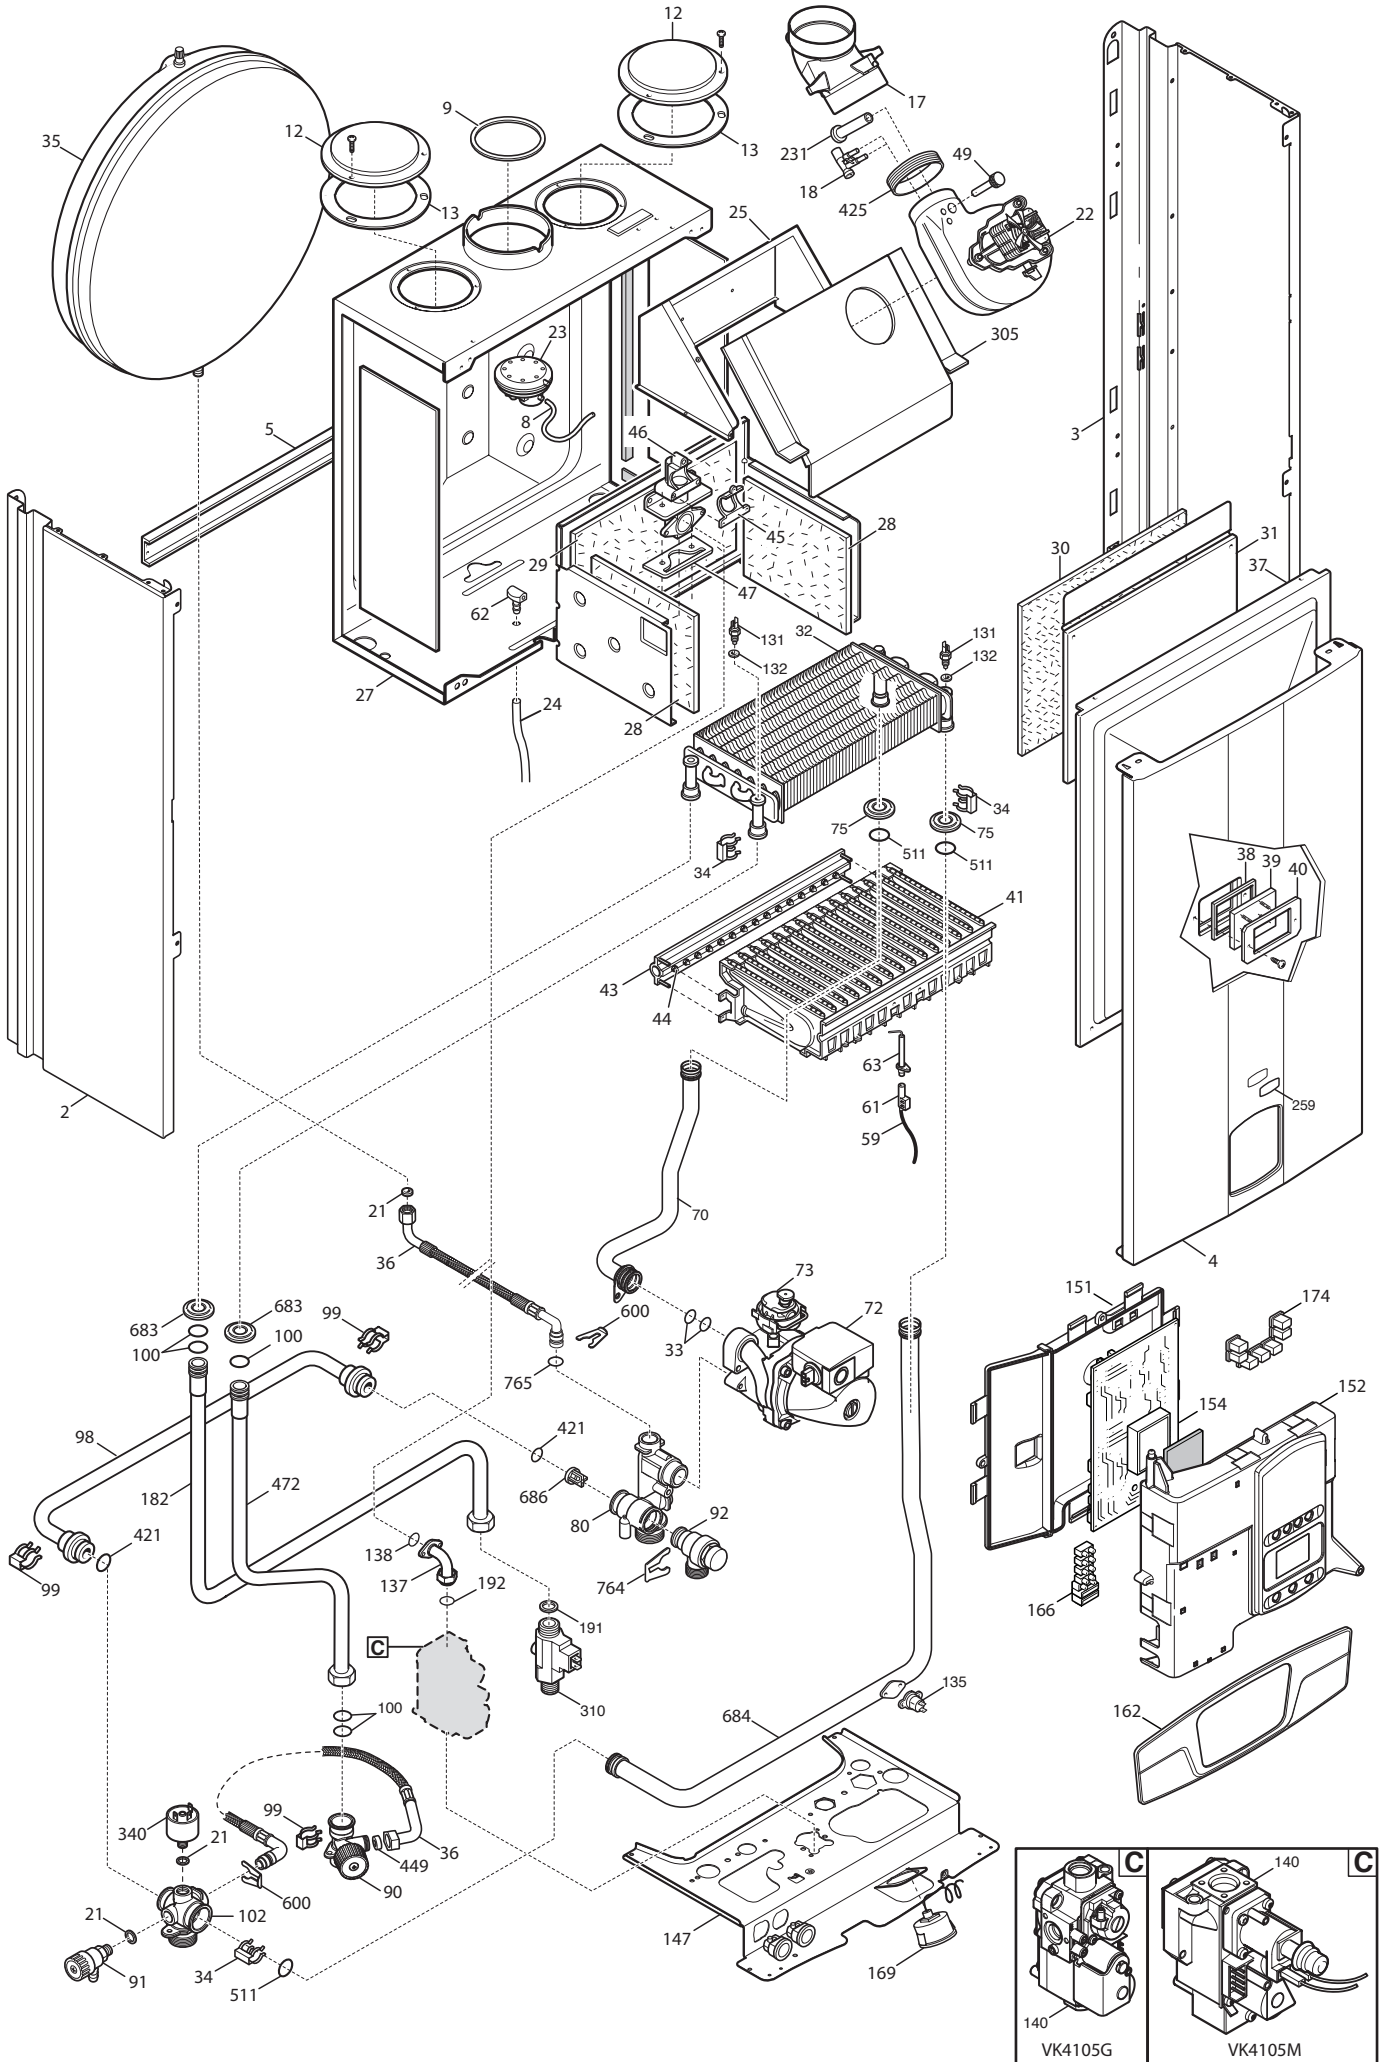

Main Four 240 F