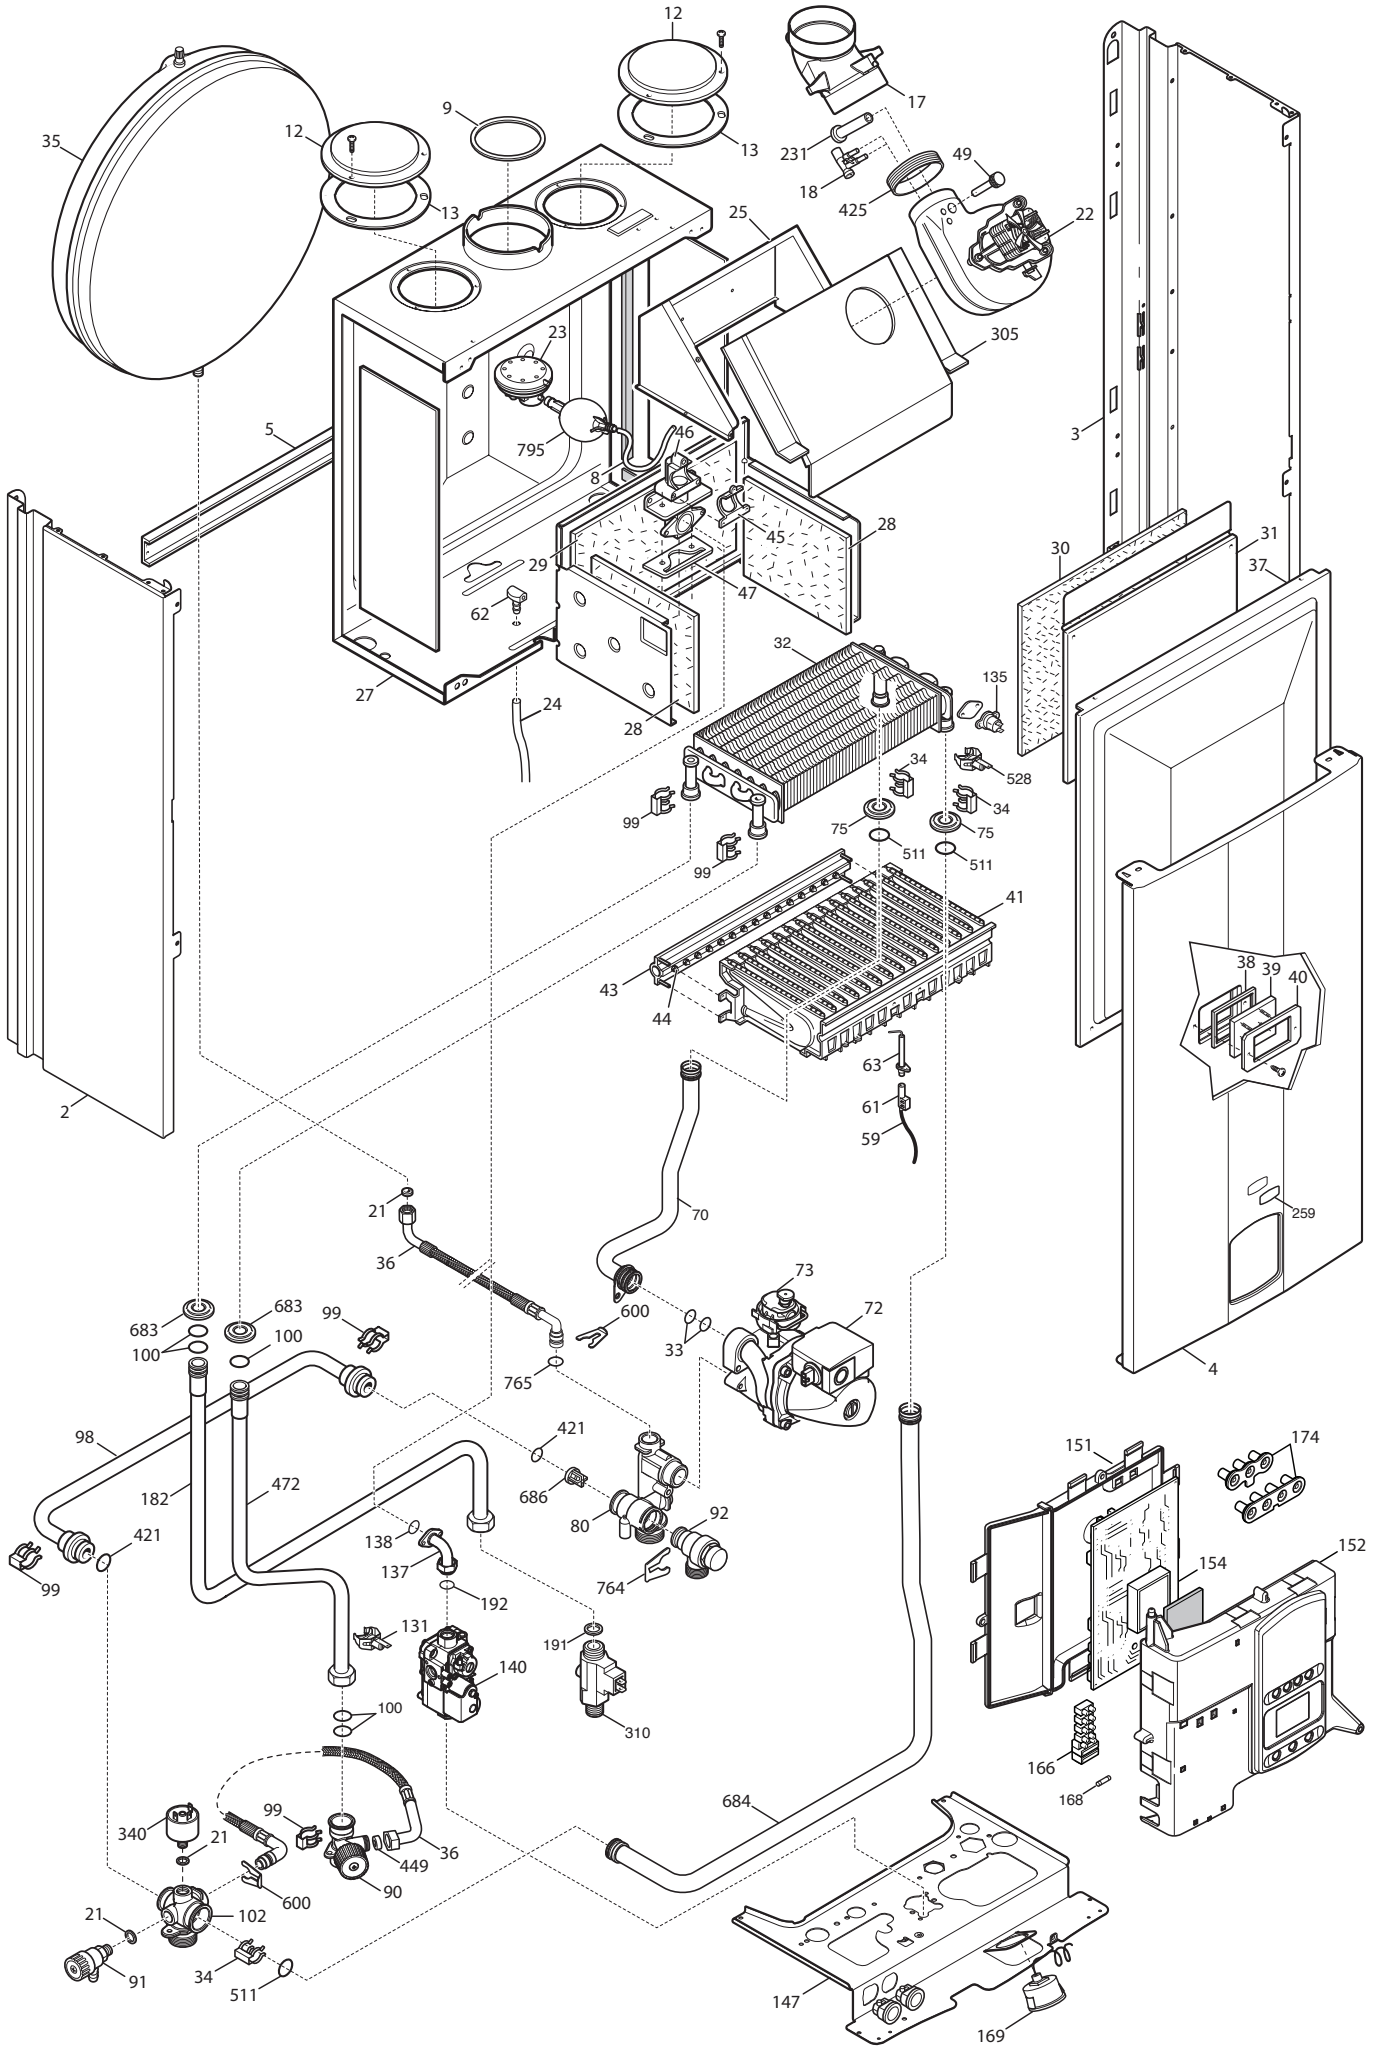

Main Four 18F